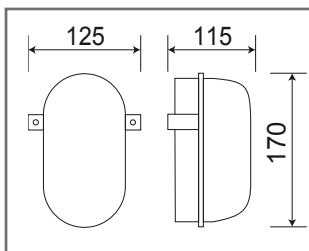

Farbvermessen *
Couleur mesurée

Für Keller, Garagen, Gangbeleuchtung, Abstellräume, Lagerräume und mehr

For basements, garages, aisles, lockers, storage rooms and more